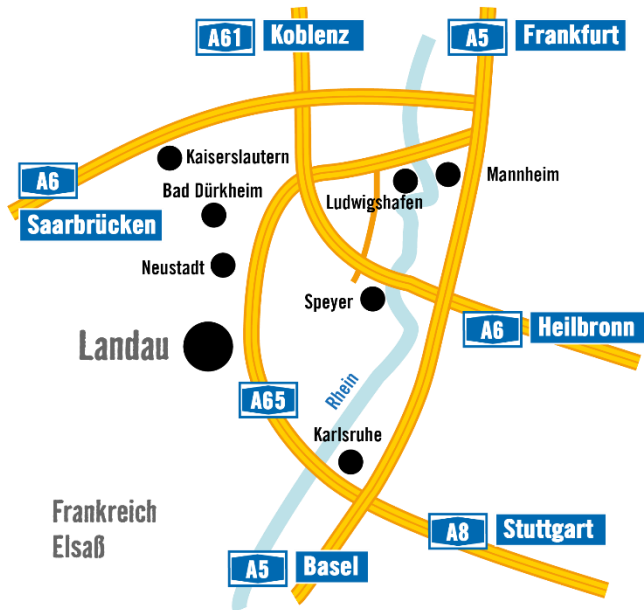

## Directions of Travel

### Jugendstil-Festhalle Landau

**Venue:**

Jugendstil-Festhalle Landau  
Mahlastraße 3  
76829 Landau/Pfalz  
Germany

If you are coming from the A65 motorway, take the exit "16 Landau-Zentrum" at Landau. Continue straight ahead on Rheinstraße/L509. After 3 km, turn right into Mahlastraße. The destination is on the right-hand side.

You can reach Landau by train via Landau main station. Train passengers have connections to Landau in Mannheim (main station), Karlsruhe (main station) and Neustadt an der Weinstraße (main station). On foot about 7 minutes' walk to reach the venue. Please follow Ostbahnstraße and turn left at Ostpark into Martin-Luther-Straße and after a few metres turn left again into Mahlastraße.

The nearest airports are in Frankfurt am Main (about 100 km away), Stuttgart (about 95 km), Strasbourg (France, about 85 km).

There are public parking lots in Mahlastraße. Between the Parkhotel and the Festhalle, to the right of the Festhalle and in Martin-Luther-Straße there are further public parking lots.