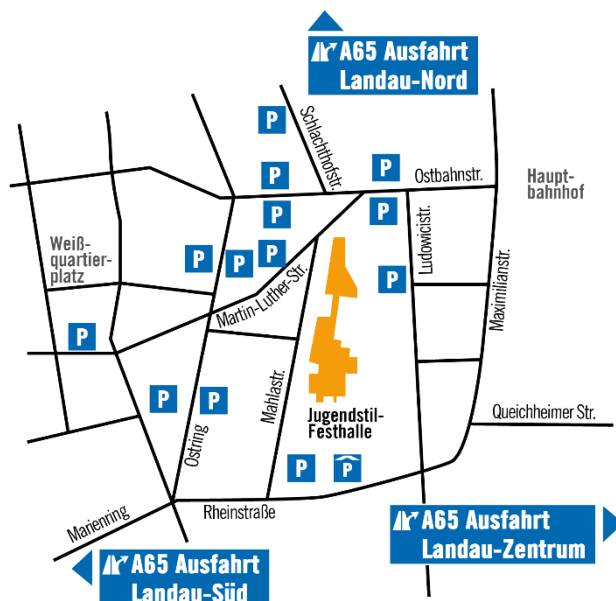

We wish you a pleasant journey!